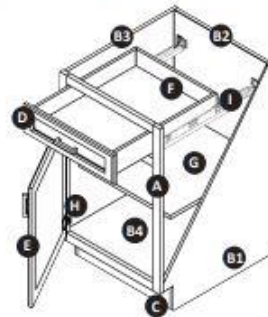

- A None Frame
- B 3/4" Solid plywood construction in white finished
- C 4 1/2" High Toe Kick
- D Solid wood or MDF and high-grade thermofoil
- E Solid wood or MDF and high-grade thermofoil
- F Premium aluminum soft close drawer box
- G 3/4" High grade plywood shelf in white finished
- H DTC Soft-Closing Concealed Hinges
- I Soft-Closing Undermounted Glide

Accessories

Types	Dimensions	Item #
Base / Wall Filler Tall Filler	3"W x 30"H x 3/4"D	WF330
	3"W x 36"H x 3/4"D	WF336
	3"W x 40"H x 3/4"D	WF340
	6"W x 40"H x 3/4"D	WF640
	2"W x 96"H x 3/4"D	TF296
	3"W x 96"H x 3/4"D	TF396
Base Decorative Panel / Base Island Finish Panel	3/4"W x 34 1/2"H x 24"D	BDP
	3/4"W x 34 1/2"H x 25"D	BIP
Wall Decorative Panel / Wall Finish Panel	3/4"W x 30"H x 12"D	WDP30
	3/4"W x 36"H x 12"D	WDP36
	3/4"W x 40"H x 12"D	WDP40
	3/4"W x 30"H x 12"D	WFP30
	3/4"W x 36"H x 12"D	WFP36
	3/4"W x 40"H x 12"D	WFP40
Toe-kick	96"W x 4 1/2"H x 1/2"D	TK8
Scribe Moulding	96"W x 3/4"H x 1/8"D	SM8
Outside Corner Scribe Moulding	96"W x 3/4"H x 3/4"D	OCM8
Refrigerator Panel	3/4"W x 96"H x 25"D	RR96
Skin Panel	96"W x 24"H x 1/8"D	FP24X96
	96"W x 34 1/2"H x 1/8"D	FP34.5X96
	96"W x 34 1/2"H x 3/4"D	PNL34.5X96