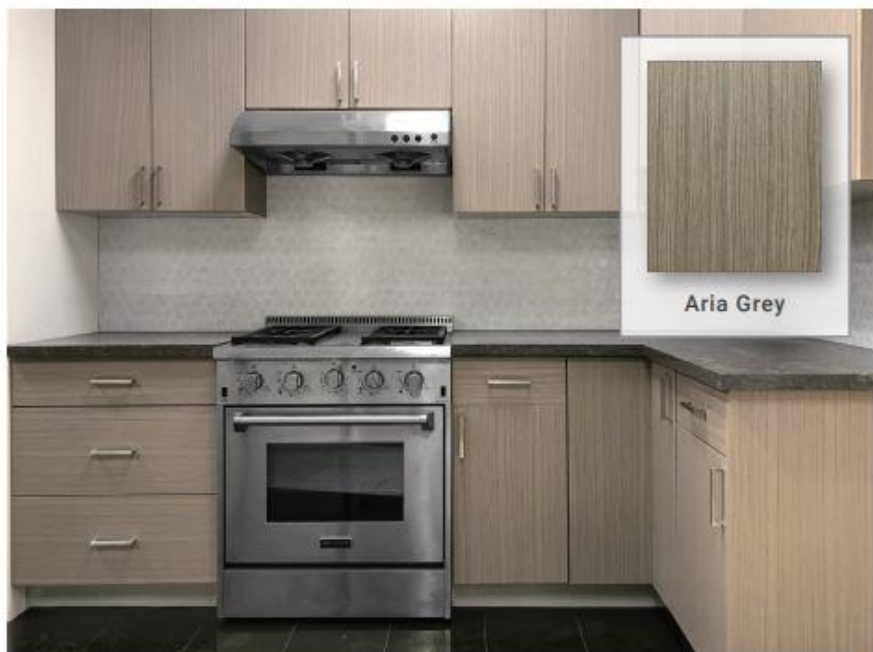

Aria Grey

Delano Grey

SPECIFICATION TABLE : AMERICAN STYLE (FRAMED KITCHEN CABINETS)

Base Cabinets (24" Depth)

Types	Width	Height	Item #
	6"	34 1/2"	B06F
	9"		B09F (Full Door)
			BPP09 (Spice Rack)
			B12
			B15
			B18
	12"		B21
	15"		B24
	18"		B27
	21"		B30
	24"	B33	
	27"	B36	
	30"	B39	