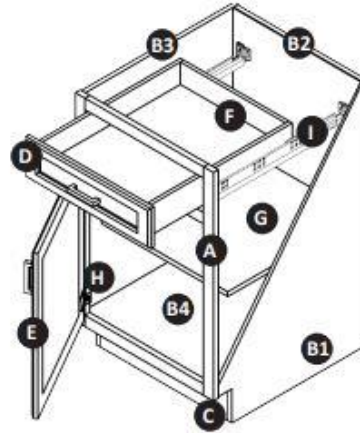

Aria Grey

Delano Grey

SPECIFICATION TABLE : AMERICAN STYLE (FRAMED KITCHEN CABINETS)

Base Cabinets (24" Depth)

Types	Width	Height	Item #
	6"	34 1/2"	B06F
	9"		B09F (Full Door)
			BPP09 (Spice Rack)
			B12
			B15
			B18
	12"		B21
	15"		B24
	18"		B27
	21"		B30
	24"	B33	
	27"	B36	
	30"	B39	

Sink Base	Width	Height	Item #
	33"	34 1/2"	SB33
			SB36
	36"		FSB36 (Farmhouse Sink Base)

Base End Shelf	Width	Height	Item #
	6"	34 1/2"	BES06

Lazy Susan	Width	Height	Item #
	33"	34 1/2"	BLS33
	36"		BLS36

Types	Dimensions	Item #
	24"W x 30"H x 3/4"D	BFD2430
	12"W x 30"H x 3/4"D	WFD1230
	12"W x 36"H x 3/4"D	WFD1236
	12"W x 40"H x 3/4"D	WFD1240

- A 5/8" Solid wood box frame
- B 1/2" High grade plywood panel
- C 4 1/2" High Toe Kick
- D Solid Wood Drawer Face
- E Solid Wood Door Face
- F 5/8" Rubberwood drawer box
- G 3/4" High grade plywood shelf
- H Soft-close concealed hinge
- I Soft-close undermount drawer glide