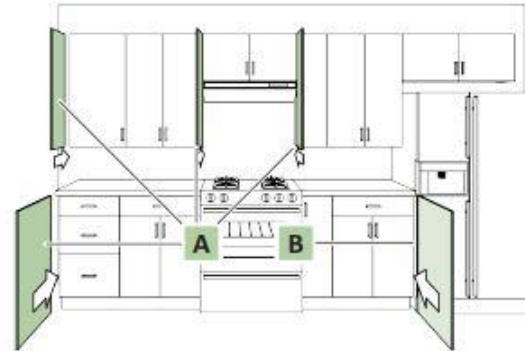

SPECIFICATION TABLE : EUROPEAN STYLE (FRAMELESS KITCHEN CABINETS)

Base Cabinets (24" Depth)

Types	Width	Height	Item #
	9"	34 1/2"	B09F
	12"		B12
	15"		B15
	18"		B18
	21"		B21
	24"		B24
	27"		B27
	30"		B30
	33"		B33
	36"		B36

Sink Base	Width	Height	Item #
	33"	34 1/2"	SB33
	36"		SB36

Drawer Base	Width	Height	Item #
	12"	34 1/2"	DB12
	15"		DB15
	18"		DB18
	21"		DB21
	24"		DB24
	30"		DB30

Lazy Susan	Width	Height	Item #
	33"	34 1/2"	BLS33
	36"		BLS36

Blind Corner	Width	Height	Item #
	36"	34 1/2"	BBC36
	39"		BBC39
	42"		BBC42

A Mandatory Panels

Panels illustrated are required for a complete finishing job. Since the side panels of the cabinets are in white finish, you are required to use a decorative end panel (BDP or WDP) to added to any open side panel of the cabinet.

B Optional Panels

It is optional and not required as when refrigerator is installed it will cover the white side panel of the cabinet.